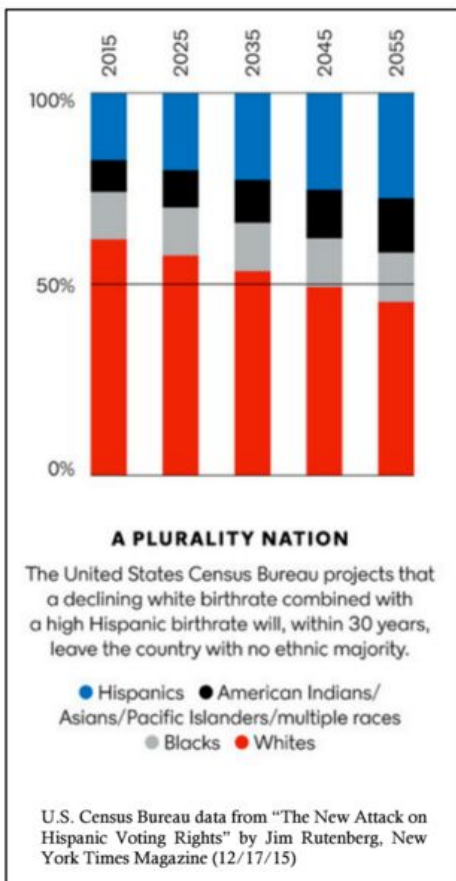

LEAGUE OF
WOMEN VOTERS®
OF MILWAUKEE COUNTY

League of Women Voters of Milwaukee County
Wisconsin African American Roundtable
Wisconsin Voices
present

Engaging the Emerging Electorate

How will recent changes in election laws in Wisconsin impact voter turnout among the new American majority? What strategies are needed to insure that the emerging American electorate is represented in upcoming elections consistent with their representation in the total number of eligible voters?