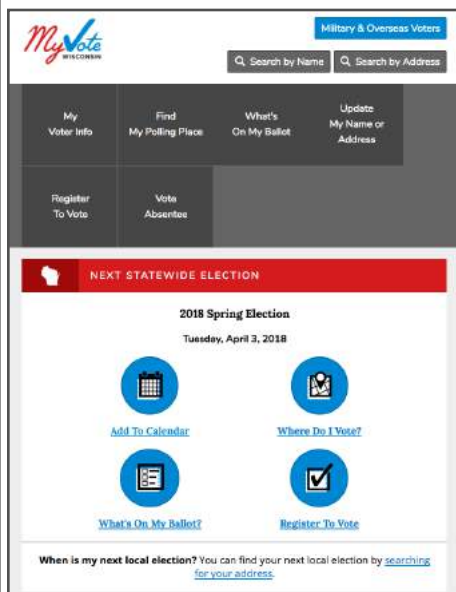

College and Career Centers

We are excited be partnering with the College and Career Centers in 20 MPS high schools. The College and Career Centers present a great opportunity to meet and engage students in the importance of registration and voting. A “Do-It Yourself Voter Registration Station” will be available to each C&CC center. The staff in each center will be trained by the LWV on how to use the online voter registration website. LWV volunteers will support the effort as needed. For more information, contact the League at lwwmc.hsvoter@gmail.com.

School-specific Voter Advocate Buttons for students or staff: