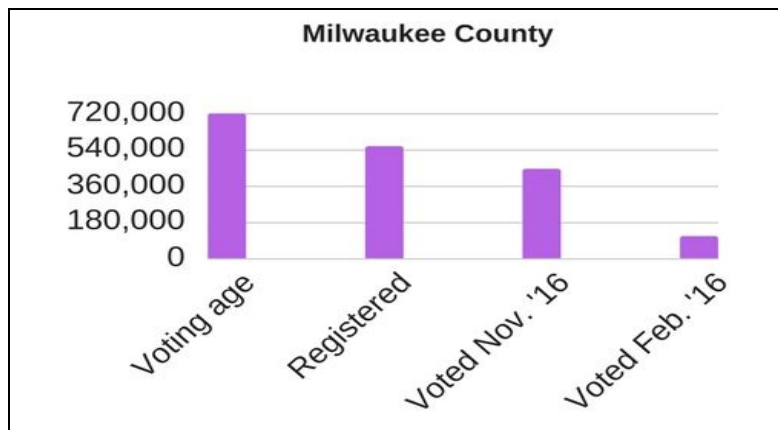

LEAGUE OF WOMEN VOTERS®  
OF MILWAUKEE COUNTY

*Invite you to a presentation, free and open to the public*

# Engaging the Electorate

*Who votes, who doesn't + strategies to boost turnout*

**Saturday, March 18, 2017**

**10 - 11:30 a.m.**

**Wauwatosa Public Library - Firefly Room**

**7635 W. North Avenue, Wauwatosa**

***Presentation and small-group discussions***

**Presenter: Charles Franklin**

*Professor of Law and Public Policy, Marquette University*

Nationally recognized government scholar and pollster Charles Franklin is director of the Marquette University Law School Poll, the largest independent polling project in WI. Since joining Marquette in 2013, Franklin has use the poll to track political races of interest to voters and explore additional public policy issues. He has been a member of ABC News election night analysis team since 2002.